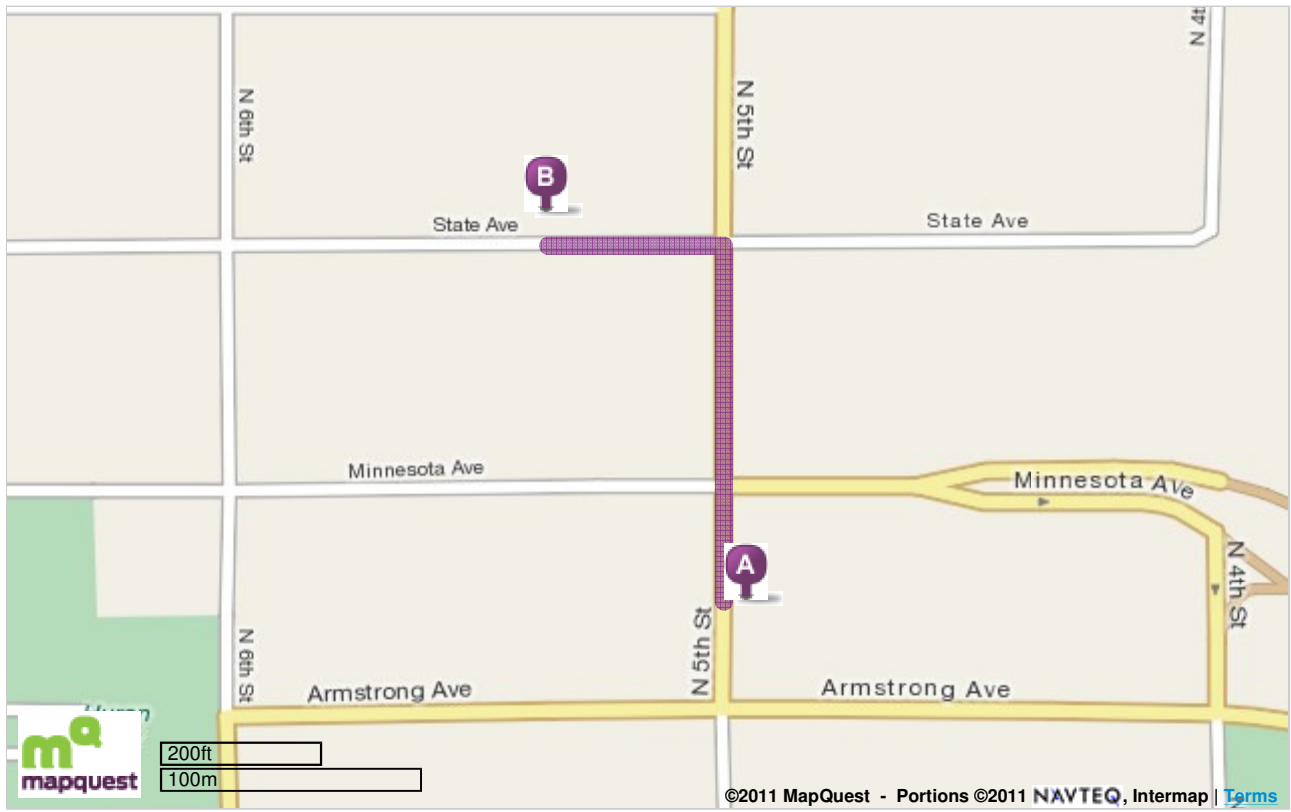

Trip to:
 500 State Ave
 Kansas City, KS 66101-2448
0.16 miles

Notes

**Do you know
your 3 Credit Scores?**

FreeScore.com.

A	901 N 5th St Kansas City, KS 66101-2907	Miles Per Section	Miles Driven
●	1. Start out going NORTH on N 5TH ST toward MINNESOTA AVE.	Go 0.1 Mi	0.1 mi
↩	2. Take the 2nd LEFT onto STATE AVE. <i>If you reach NEBRASKA AVE you've gone a little too far</i>	Go 0.05 Mi	0.2 mi
■	3. 500 STATE AVE is on the RIGHT. <i>If you reach N 6TH ST you've gone a little too far</i>		0.2 mi
B	500 State Ave Kansas City, KS 66101-2448	0.2 mi	0.2 mi

Total Travel Estimate: **0.16 miles - about**

All rights reserved. Use subject to [License/Copyright](#) |

Directions and maps are informational only. We make no warranties on the accuracy of their content, road conditions or route usability or expeditiousness. You assume all risk of use. MapQuest and its suppliers shall not be liable to you for any loss or delay resulting from your use of MapQuest. Your use of MapQuest means you agree to our [Terms of Use](#)